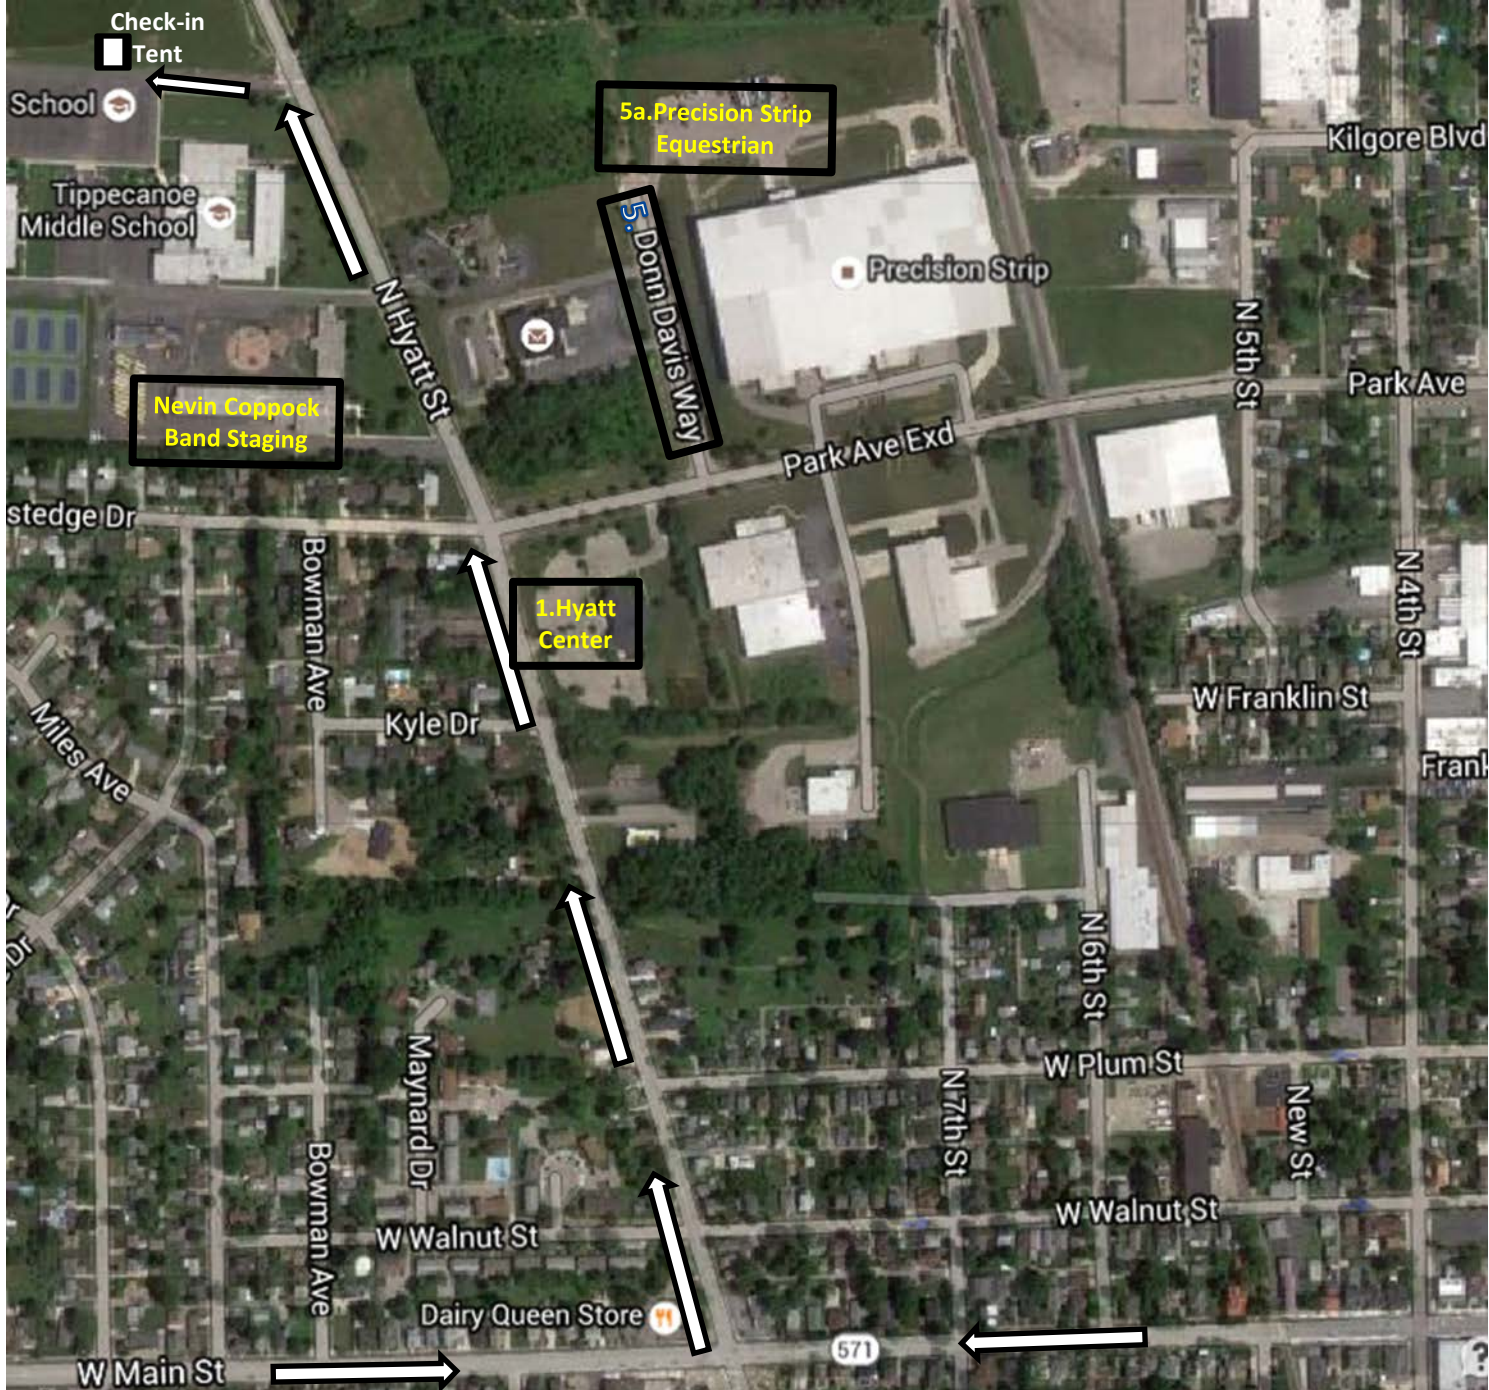

Check-in
Tent

School

Tippecanoe
Middle School

5a. Precision Strip
Equestrian

5. Donn Davis Way

Precision Strip

Nevin Coppock
Band Staging

1. Hyatt
Center

Kilgore Blvd

Park Ave

Park Ave Exd

N 5th St

N 4th St

W Franklin St

Frank

N 6th St

W Plum St

New St

W Walnut St

571

W Main St

W Walnut St

Maynard Dr

Bowman Ave

Miles Ave

Kyle Dr

stedge Dr